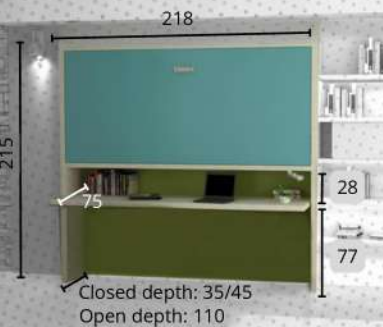

TUCKIN LOFT BED