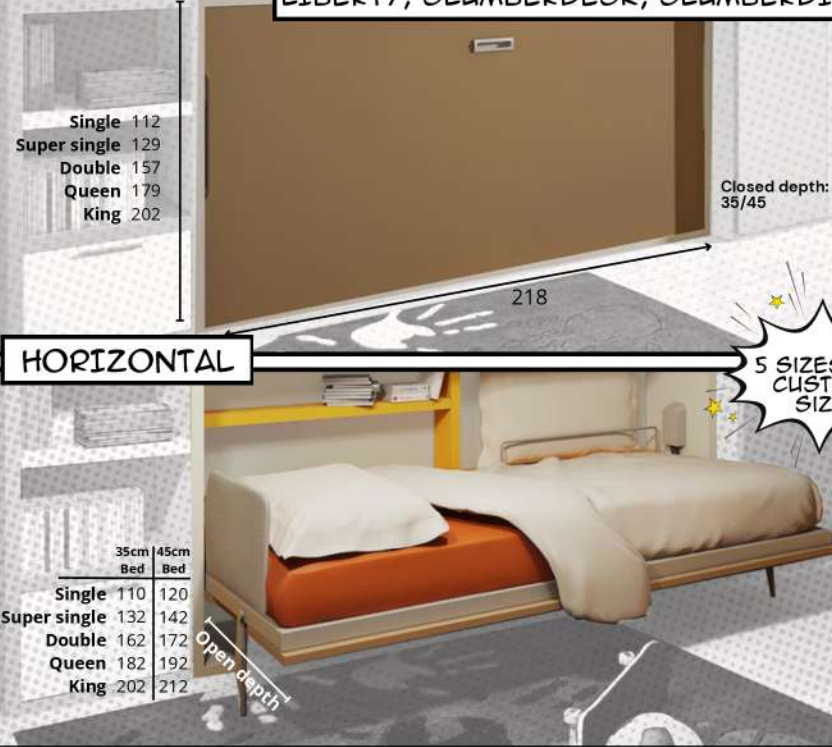

SPACEMAN MURPHY BEDS SIZES

(DIMENSIONS IN CM)

LIBERTY, SLUMBERDESK, SLUMBERDINE, SLUMBERSOFA* AND SLUMBERTV*

- Single 112
- Super single 129
- Double 157
- Queen 179
- King 202

HORIZONTAL

	35cm Bed	45cm Bed
Single	110	120
Super single	132	142
Double	162	172
Queen	182	192
King	202	212

Single 108, Super Single 131,
Double 161, Queen 181, King 201

VERTICAL

*ADD 22CM TO THE HEIGHT OF THE BEDS FOR SLUMBERTV & SLUMBERSOFA EXCEPT SLUMBERSOFA DOWN. FOR LUXURY OPTION ADD 20CM TO THE WIDTH.

Standard depths (without customisation):

- 35cm
- 45cm with inner shelves (most models have this option for pillow storage + shelves)
- 60cm bed combined with wardrobe

- Venus foam
 - Saturn latex
 - Jupiter memory foam
 - Sirius hybrid foam[^]
 - Orion hybrid memory foam[^]
 - Polaris hybrid pocket springs[^]
- [^] available in linen, graphene or cool covers

Mattress maximum dimensions & weight:

Size	W	L	H
Single	W90	L200	H18 (15 - 23kg)
Super Single	W110	L200	H18 (18 - 25kg)
Double	W140	L200	H18 (20 - 28kg)
Queen	W160	L200	H18 (23 - 31kg)
King	W180	L200	H18 (25 - 33kg)