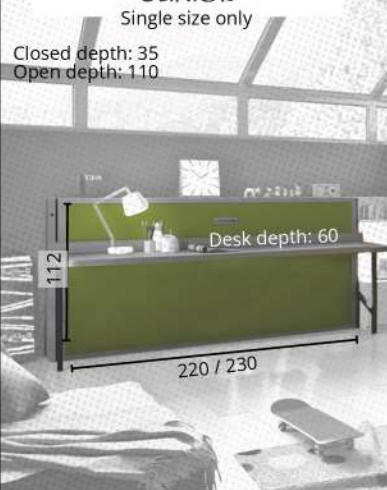

SLUMBERDESK JUNIOR